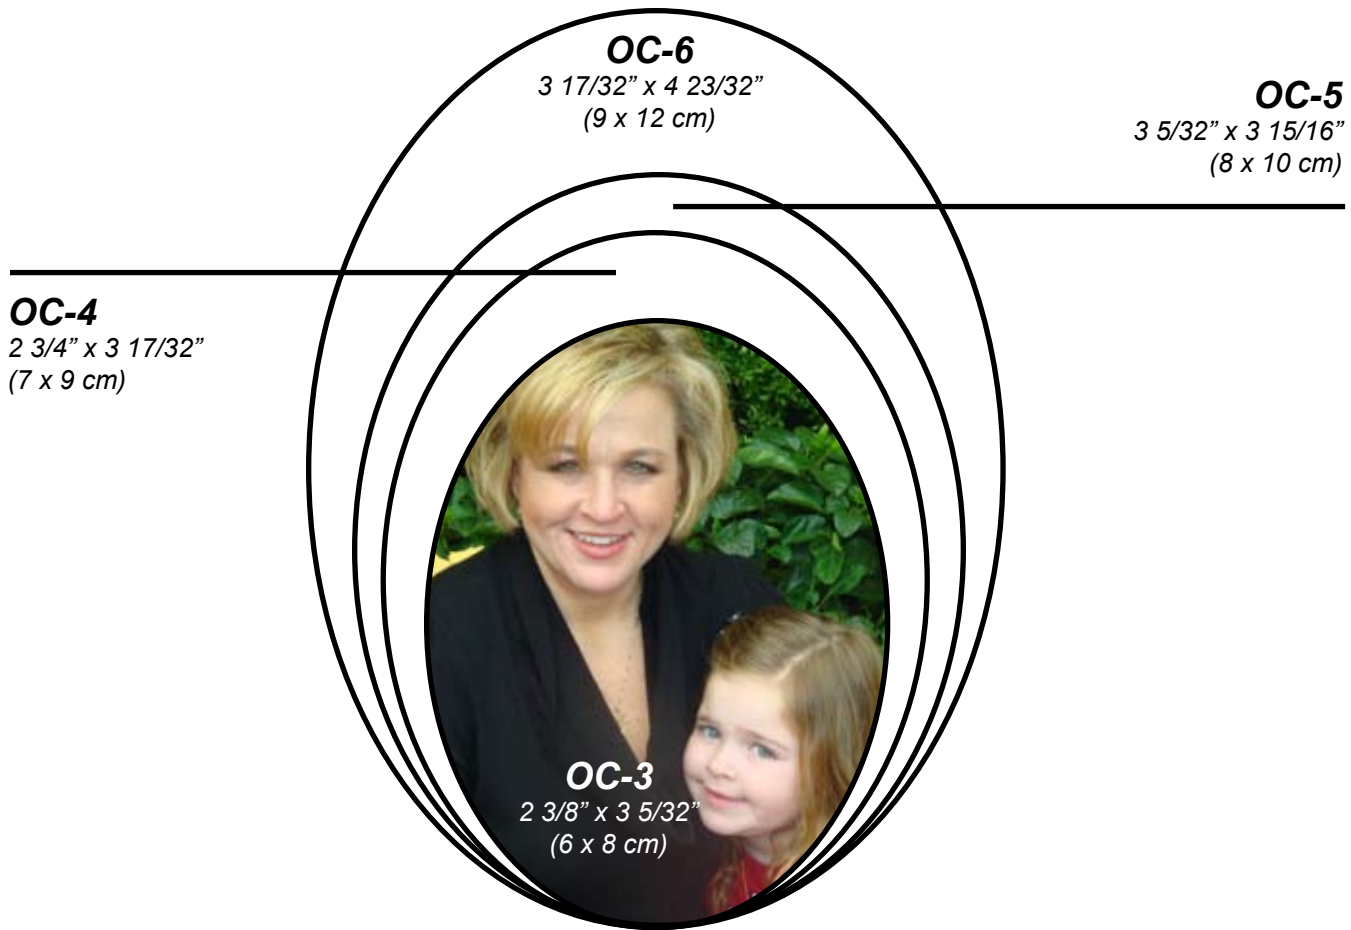

## Small Oval Sizes

**OC-1**  
1 3/16" x 19/16" (3 x 4 cm)

**OC-1a**  
1 9/16" x 2 3/8" (4 x 6 cm)

**OC-2**  
1 31/32" x 2 3/4" (5 x 7 cm)

**Large Oval Sizes**

**OC-11**

7 3/32" x 9 15/32" (18 x 24 cm)

**OC-10**

5 29/32" x 7 7/8" (15 x 20 cm)

**OC-9**

5 1/8" x 7 3/32" (13 x 18 cm)

**OC-8**

4 11/32" x 5 29/32" (11 x 15 cm)

**OC-7**

3 15/16" x 5 1/8" (10 x 13 cm)

**Heart Cameo Sizes**

## Rectangle Sizes

**RT 3** 8" x 10"

**RT 2** 7 3/32" x 9 15/32"

**RT 1** 5" x 7"

**RT 4** 4" x 6"

**RT 5** 3 17/32" x 4 23/32"

## Square Sizes

**ST 1** 4" x 4"

**ST 2** 6" x 6"

**Round Sizes**

**RC 1** 3.5" Circle

**RC 2** 6" Circle